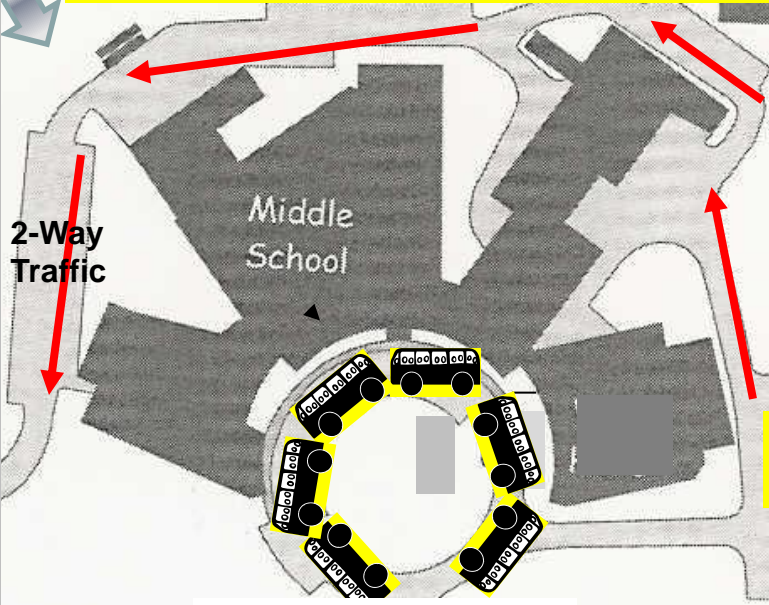

# Suffield Middle School Student Pick Up Entrance/ Exit Procedure for Parents

Parents may exit behind SMS to access Hill Street

Parents: please wait for children in parking lot by the tennis courts.

Busses Load in Front Driveway. Please do not park in the front circle from 2:10-2:30pm

Parents may exit back out to Mountain Road

SMS Parent Entrance

Mountain Road

Parents: Please use the parking lot between SMS and McAlister for afternoon pick up. You may exit either behind SMS (to access Hill Street) or back out on to Mountain Road