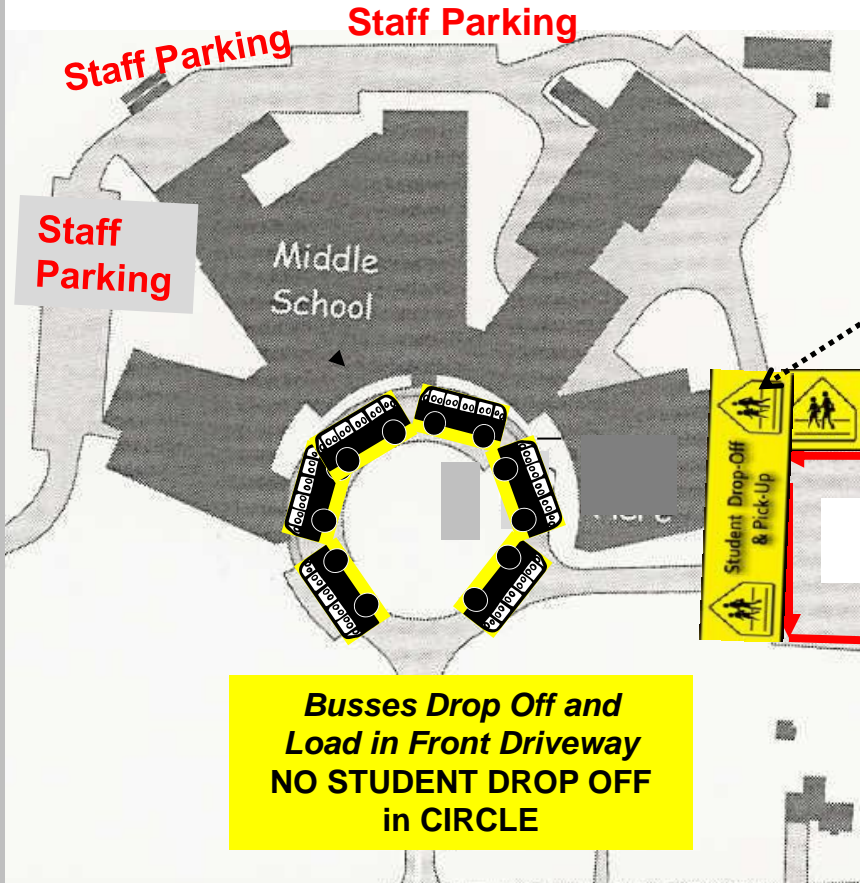

EFFECTIVE: Tuesday, September 23, 2014

Suffield Middle School Student Drop Off

Entrance/ Exit Procedure for Parents

**Suffield MS Student Drop Off
7:15 to 7:35 am**

**SMS
Parent
Entrance**

Mountain Road

Student Drop Off – will be in the area of the cafeteria – **EXIT** back out to Mountain Road

Busses will unload students in front of the building –
NO STUDENT DROP OFF IN FRONT OF SMS